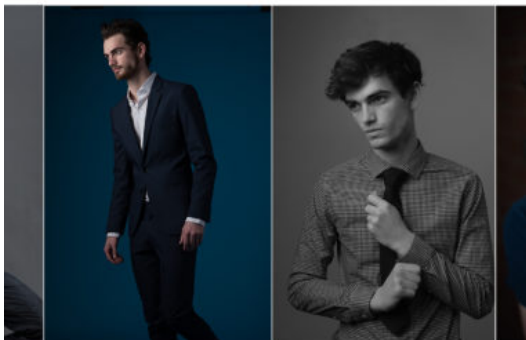

n Scott

Height: 6'2 | Weight: 150 | Hair Color:   
Inseam: 32 | Suit

**John Scott**

n Scott

Height: 6'2 | Weight: 150 | Hair Color:   
Inseam: 32 | Suit